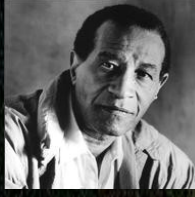

MAX ROACH
Jan. 20, 1924 - Aug. 16, 2007

New Land